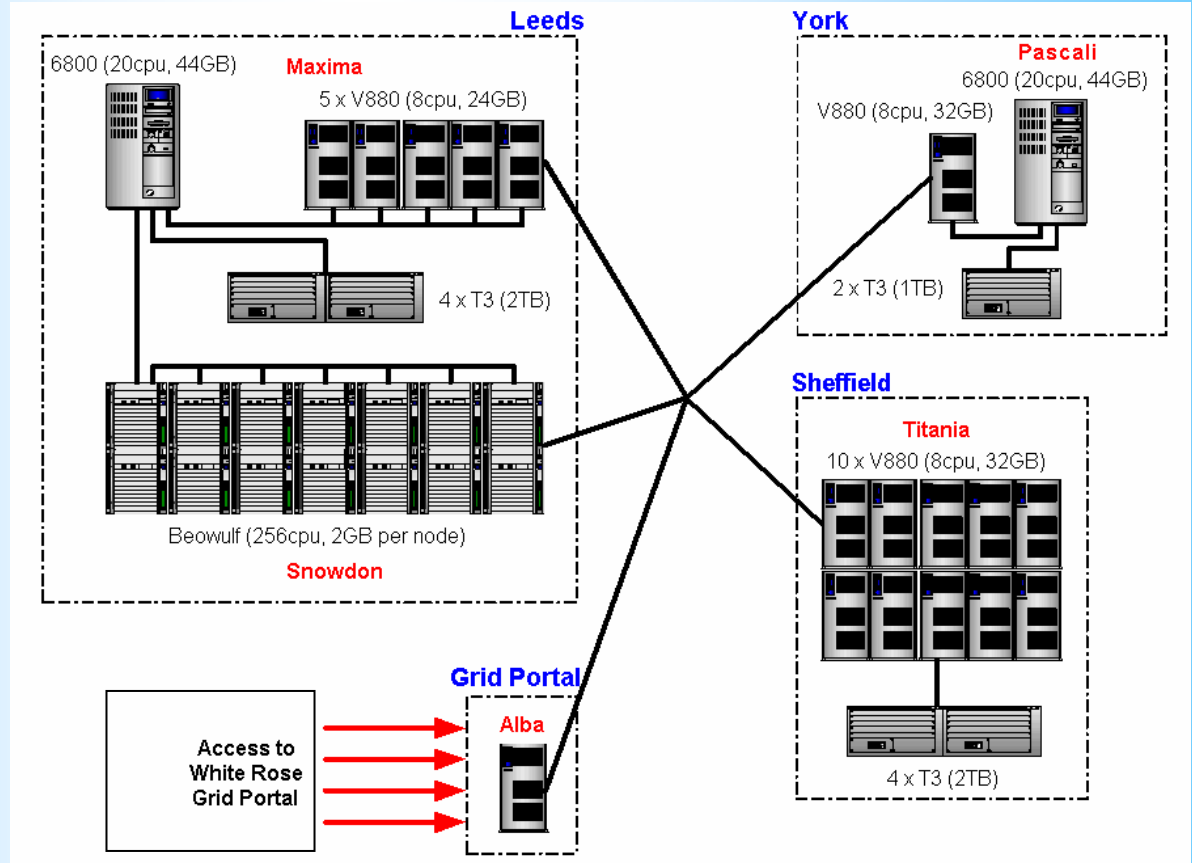

THE WHITE ROSE GRID

- WRG is a metropolitan Grid based at Leeds, Sheffield and York
- Provides compute and data services for the three Universities for Research
- Running for over 3 years
- UK's First metropolitan Grid

THE UNIVERSITIES OF LEEDS, SHEFFIELD AND YORK

THE WHITE ROSE GRID

- Networked access to a distributed computing platform

THE UNIVERSITIES OF LEEDS, SHEFFIELD AND YORK

THE WHITE ROSE GRID

## “Collaboratory” – distributed collaboration

# THE WHITE ROSE GRID

Esteem, Sun and  
Streamline.

Total processors  
468

Total RAM  
1Tb

Total disk  
6Tb

THE UNIVERSITIES OF LEEDS, SHEFFIELD AND YORK

THE WHITE ROSE GRID

- WRG is a part of the White Rose Consortium
  - Support from all WRC VC's
- WRG is a centre for eScience
  - Links to national facilities
  - Access to National Grid Service
- WRG is a part of the World University Network Grid (WUNgrid)