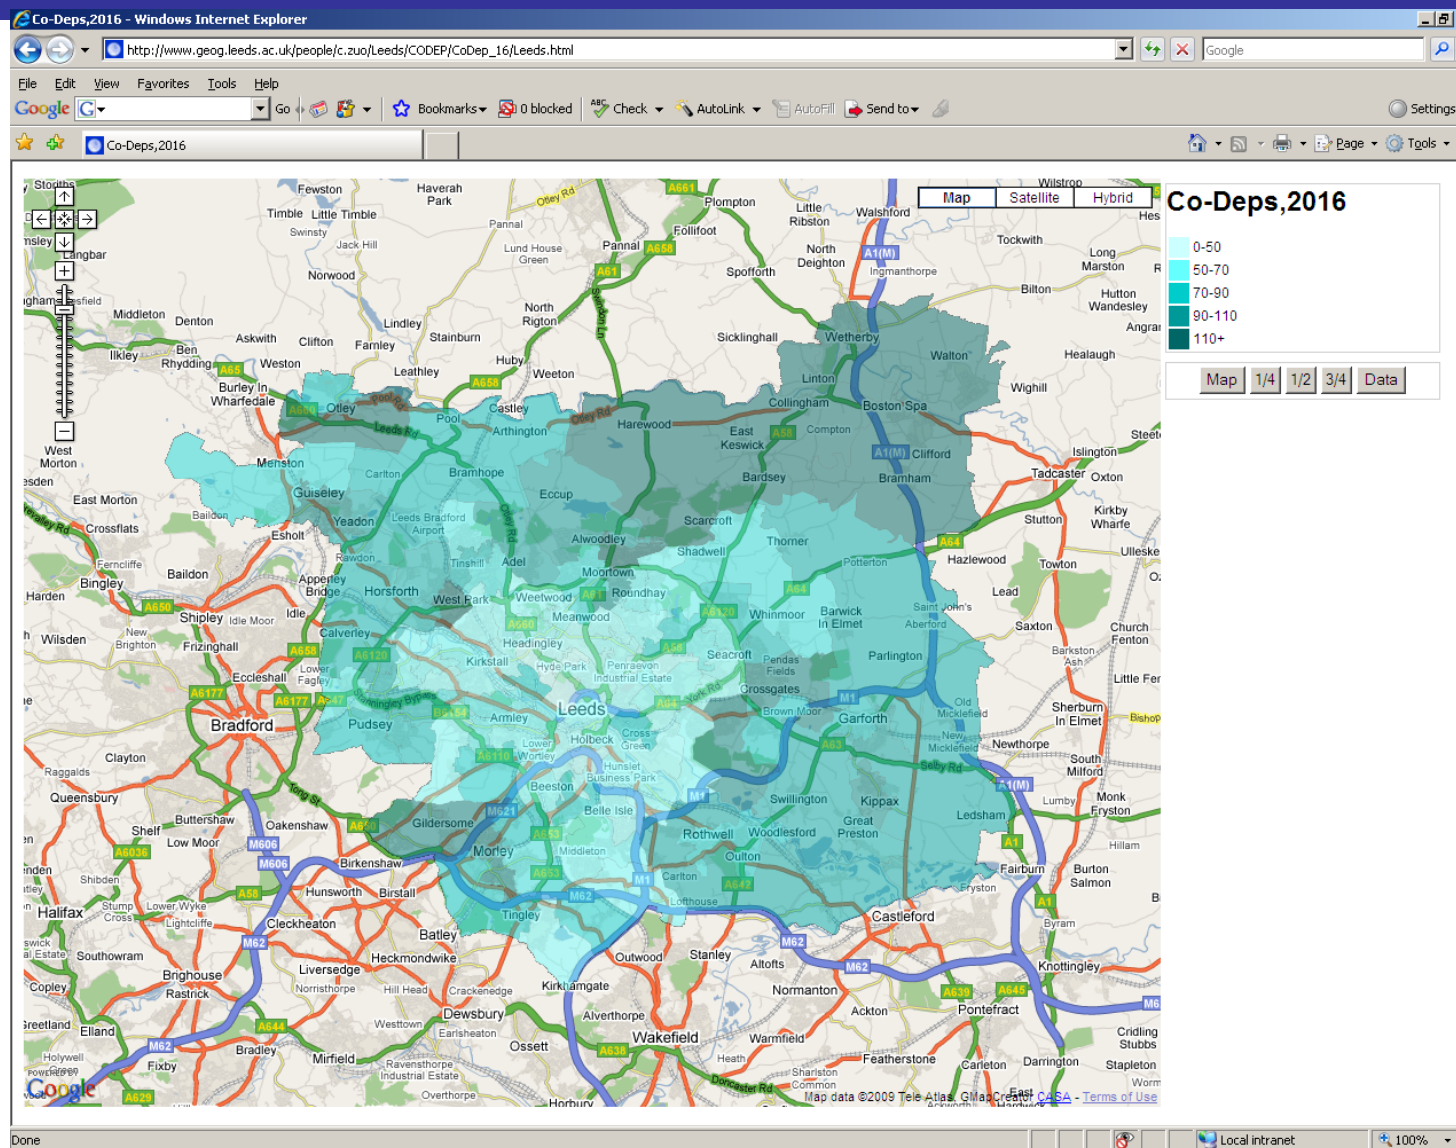

MoSeS: Objectives